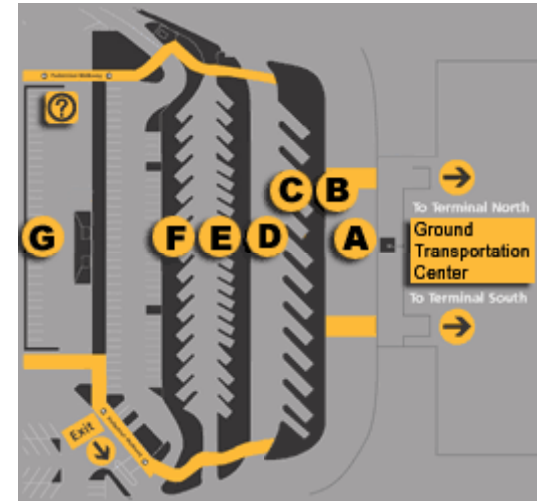

AAA Airport Express, Inc.

800-354-7874

404-767-2000

We are located in the Ground Transportation Center.

In the Ground Transportation Center, we are located on the **Pink aisle in Space #10**. On the map below, the Pink row is marked with an F.

Note: Due to construction, you will only be able to walk around to your left when you exit the terminal. On the map, that means you will only be able to walk in the direction from top to bottom and around to Row Pink (F).